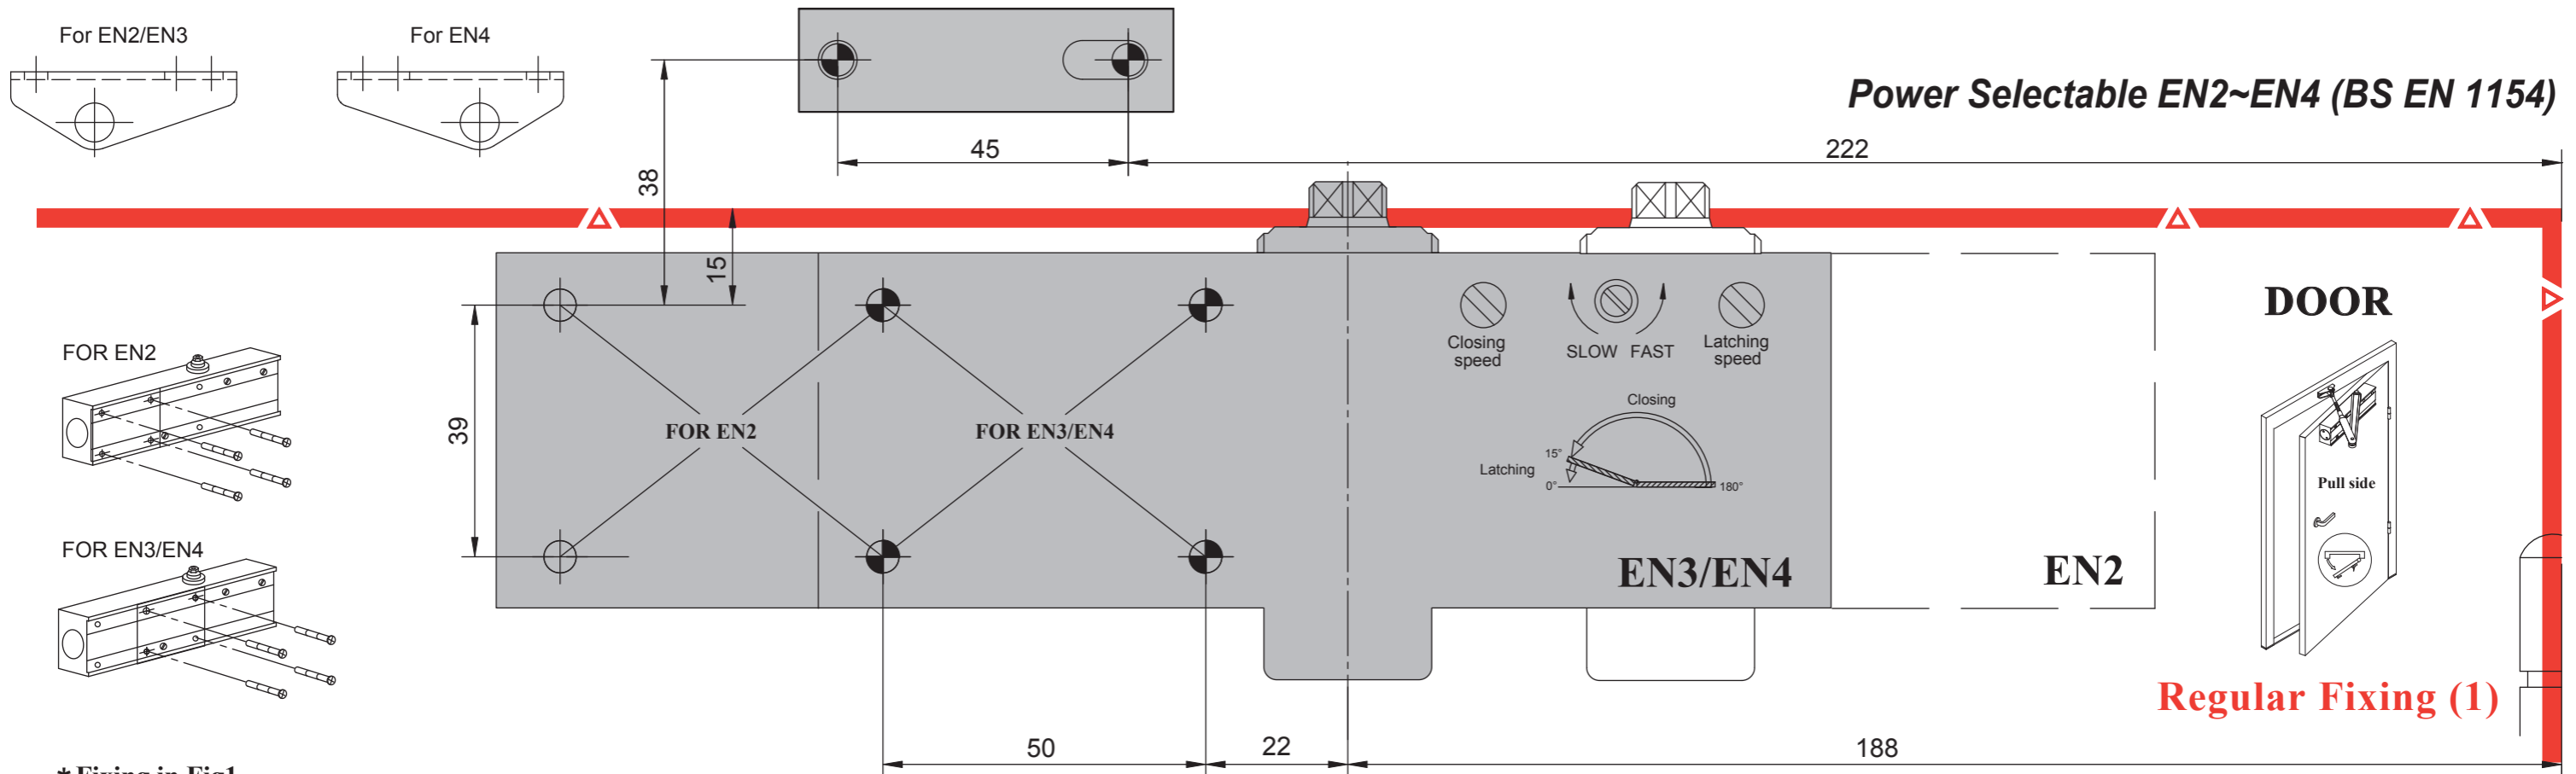

Power Selectable EN2~EN4 (BS EN 1154)

*** Fixing in Fig1**

Power size	Max. Door width	Max. Door weight	Max. Door opening
EN2	850mm	40Kg	180°
EN3	950mm	60Kg	180°
EN4	1100mm	80Kg	130°

Fold Here