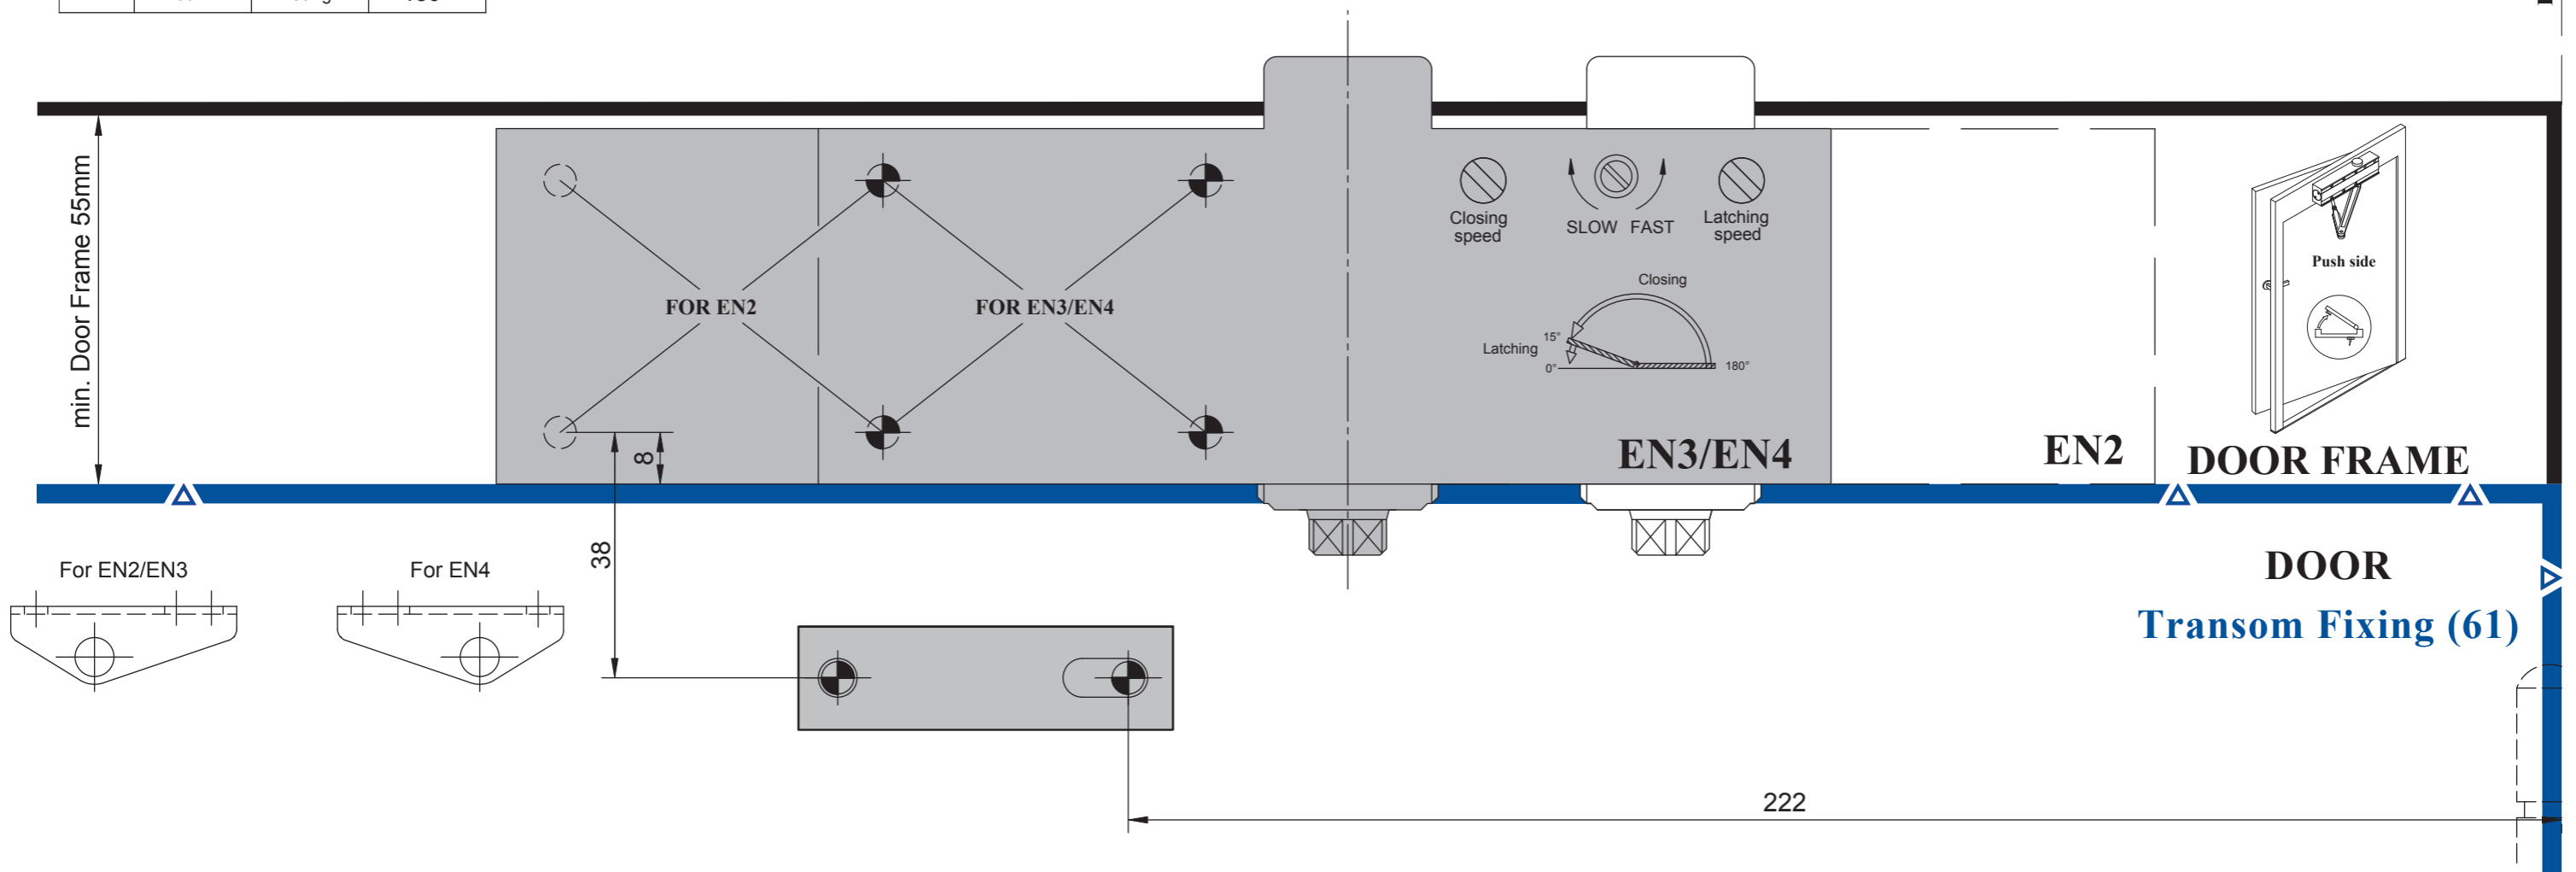

Power Selectable EN2~EN4 (BS EN 1154)

*** Fixing in Fig1**

Power size	Max. Door width	Max. Door weight	Max. Door opening
EN2	850mm	40Kg	180°
EN3	950mm	60Kg	180°
EN4	1100mm	80Kg	130°

Fold Here